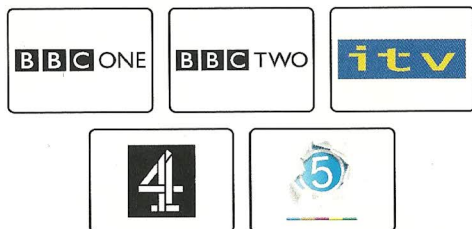

•
Receives an analogue signal

•
Not ready for analogue switch off

•
Receives these free channels

•
Pay channels

•
Only available with a set-top box

•
All delivered through a normal TV aerial